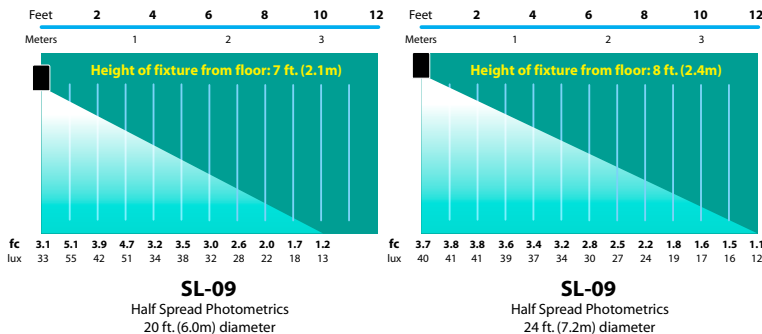

### FOLLOWING ALR12 FIXTURES ARE ALSO AVAILABLE WITH 6° NARROW SPOT & 18° MEDIUM SPOT

SL-09-ALR12-BLT	Spun Aluminum Down Light	20w ALR12 FL(32°)	1.0 lbs.
SL-09-ALR12-BRS	Spun Brass Down Light	20w ALR12 FL(32°)	1.0 lbs.
SL-09-ALR12-COP	Spun Copper Down Light	20w ALR12 FL(32°)	1.0 lbs.
SL-09-AB-ALR12-BLT	Spun Aluminum Down Light with Aiming Bracket	20w ALR12 FL(32°)	1.0 lbs.
SL-09-AB-ALR12-BRS	Spun Brass Down Light with Aiming Bracket	20w ALR12 FL(32°)	1.0 lbs.
SL-09-AB-ALR12-COP	Spun Copper Down Light with Aiming Bracket	20w ALR12 FL(32°)	1.0 lbs.

## LIGHT DISTRIBUTIONS AND PHOTOMETRICS