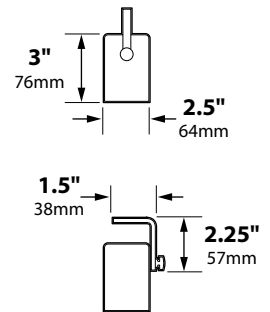

SURFACE/DIRECTIONAL SL-09 SERIES

TYPE

SPECIFICATIONS

CONSTRUCTION: Spun aluminum, brass or copper canister; -AB models have matching aluminum, brass or copper adjustable aiming bracket

LENS: None

LAMP SUPPLIED: 18w S8 #1141; 1200 hours average rating (25w max)

LAMP SUPPLIED -ALR12 MODELS: 20w ALR12 FL (32°); 4000 hours average rating (20w max)

LAMP OPTIONS: We recommend 10,000 hours average rating Xenon (-X) or Halogen (-H) or 2.2w 50,000 hours average rating OMNI-2 LED (-LED2)

SOCKET: Single contact bayonet, brass nickel plated lamp socket screw shell (Ba15s) or double contact bayonet base (Ba15d), both with 200°C silicone lead wires

WIRING: Black 3 foot 18/2 zip cord from base of fixture (12v only)

For 25 foot 16/2 fixture lead wire add -25F to catalog number.

CONNECTION: FA-05 Quick Connector (not supplied) from fixture to main cable (12/2, 10/2 or 8/2 only)

MOUNTING: -AB models have surface mount aiming bracket and hardware

FINISH: Aluminum - Black texture polyester powder coat. Optional finishes available
Brass and Copper - Unfinished. Optional finishes available

ORDERING INFORMATION

CATALOG NO.	DESCRIPTION	LAMP	SHIP WEIGHT
SL-09-BLT	Spun Aluminum Down Light	18w S8 #1141	1.0 lbs.
SL-09-BRS	Spun Brass Down Light	18w S8 #1141	1.0 lbs.
SL-09-COP	Spun Copper Down Light	18w S8 #1141	1.0 lbs.
SL-09-AB-BLT	Spun Aluminum Down Light with Aiming Bracket	18w S8 #1141	1.0 lbs.
SL-09-AB-BRS	Spun Brass Down Light with Aiming Bracket	18w S8 #1141	1.0 lbs.
SL-09-AB-COP	Spun Copper Down Light with Aiming Bracket	18w S8 #1141	1.0 lbs.

FOLLOWING ALR12 FIXTURES ARE ALSO AVAILABLE WITH 6° NARROW SPOT & 18° MEDIUM SPOT