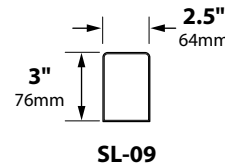

SURFACE/DIRECTIONAL SL-09 SERIES

TYPE

SPECIFICATIONS

CONSTRUCTION: Spun aluminum, brass or copper canister; -AB models have matching aluminum, brass or copper adjustable aiming bracket

LENS: None

LAMP SUPPLIED: 18w S8 #1141; 1200 hours average rating (25w max)

LAMP SUPPLIED -ALR12 MODELS: 20w ALR12 FL (32°); 4000 hours average rating (20w max)

LAMP OPTIONS: We recommend 10,000 hours average rating Xenon (-X) or Halogen (-H) or 2.2w 50,000 hours average rating OMNI-2 LED (-LED2)

SOCKET: Single contact bayonet, brass nickel plated lamp socket screw shell (Ba15s) or double contact bayonet base (Ba15d), both with 200°C silicone lead wires

WIRING: Black 3 foot 18/2 zip cord from base of fixture (12v only)

For 25 foot 16/2 fixture lead wire add -25F to catalog number.

CONNECTION: FA-05 Quick Connector (not supplied) from fixture to main cable (12/2, 10/2 or 8/2 only)

MOUNTING: -AB models have surface mount aiming bracket and hardware

FINISH: Aluminum - Black texture polyester powder coat. Optional finishes available
Brass and Copper - Unfinished. Optional finishes available

ORDERING INFORMATION

CATALOG NO.	DESCRIPTION	LAMP	SHIP WEIGHT
SL-09-BLT	Spun Aluminum Down Light	18w S8 #1141	1.0 lbs.
SL-09-BRS	Spun Brass Down Light	18w S8 #1141	1.0 lbs.
SL-09-COP	Spun Copper Down Light	18w S8 #1141	1.0 lbs.
SL-09-AB-BLT	Spun Aluminum Down Light with Aiming Bracket	18w S8 #1141	1.0 lbs.
SL-09-AB-BRS	Spun Brass Down Light with Aiming Bracket	18w S8 #1141	1.0 lbs.
SL-09-AB-COP	Spun Copper Down Light with Aiming Bracket	18w S8 #1141	1.0 lbs.

FOLLOWING ALR12 FIXTURES ARE ALSO AVAILABLE WITH 6° NARROW SPOT & 18° MEDIUM SPOT